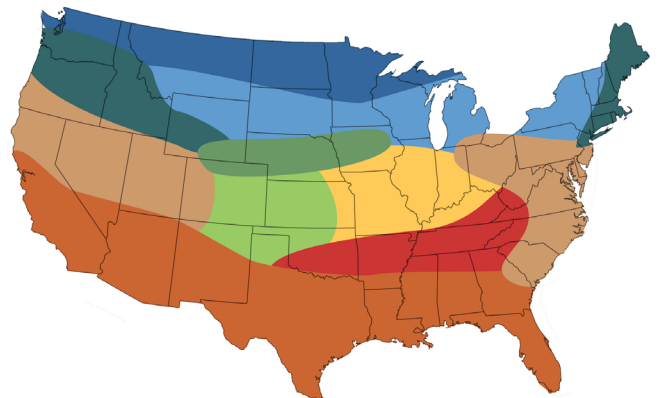

78-1	83-0	83-0	85-9	85-9	85-9	108-0	95-9	111-0
81-0	84-1	85-9	100-0	104-9	100-0	109-DSR	101-0	112-0
83-0	85-9	88-0	101-0	107-0	101-0	111-0	103-0	113-0
85-9	87-9	100-0	103-0	108-0	103-0	112-0	108-DSR	114-0
87-0	88-0	103-0	104-9	109-DSR	104-9	113-0	108-0	114-1
88-0	100-0	111-0	106-DSR	111-0	108-DSR	114-1	108-DSR	115-9
81-9	101-0	113-0	107-0	112-0	108-0	115-9	108-DSR	
93-0	101-1SR	115-9	108-0	114-0	108-DSR		111-0	
94-1	103-0		108-DSR	114-1	108-DSR		112-0	
94-1	104-9		111-0	115-9	111-0		113-0	
95-9	106-DSR		113-0		113-0