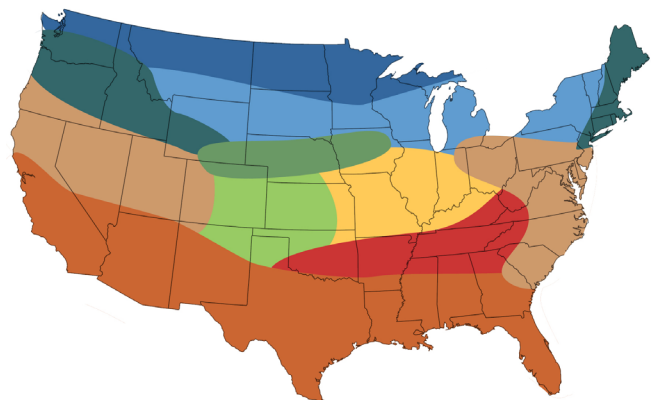

## FIELD NOTES

- Adaptable to most geographies and yield environments
- Girthy ear style

<b>Maturity</b>	99-101	<b>Early Plant Vigor</b>	Very Good
<b>Silking [GDU]</b>	1295	<b>Root Rating</b>	Very Good
<b>Black Layer [GDU]</b>	2400	<b>Stalk Rating</b>	Very Good
<b>Ear Type</b>	Semi-Flex	<b>Goss Wilt</b>	Good
<b>Plant Height</b>	Medium Short	<b>Gray Leaf Spot</b>	Good
<b>Test Weight</b>	Fair	<b>Northern Leaf Blight</b>	Good
<b>Corn on Corn</b>	Very Good	<b>Stalk Anthracnose</b>	Good

Call/Order

**833.300.9797**

[sureflexhybrids.com](http://sureflexhybrids.com)

77402 US Highway 71, Jackson, MN 56143

©SureFlex Hybrids. All rights reserved.

78-1	83-0	83-0	85-9	85-9	85-9	108-0	95-9	111-0
81-0	84-1	85-9	100-0	104-9	100-0	109-0sr	101-0	112-0
83-0	85-9	88-0	101-0	107-0	101-0	111-0	103-0	113-0
85-9	87-9	100-0	103-0	108-0	103-0	112-0	108-0sr	114-0
87-0	88-0	103-0	104-9	109-0sr	104-9	113-0	108-0	114-1
88-0	100-0	111-0	106-0sr	111-0	108-0sr	114-1	108-0sr	115-9
81-9	101-0	113-0	107-0	112-0	108-0	115-9	108-0sr	
93-0	101-1sr	115-9	108-0	114-0	108-0sr		111-0	
94-1	103-0		108-0sr	114-1	108-0sr		112-0	
94-1	104-9		111-0	115-9	111-0		113-0	
95-9	106-0sr		113-0		113-0			