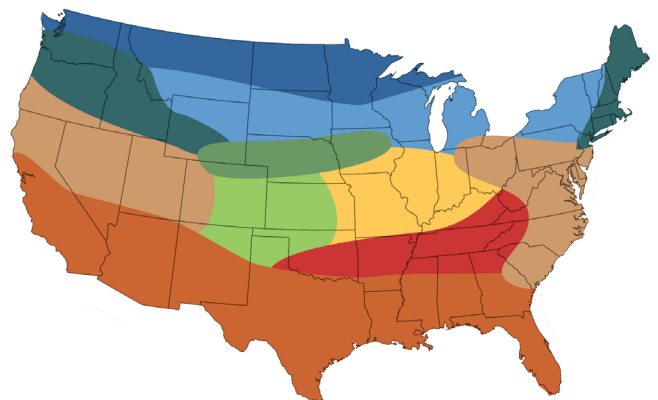

## FIELD NOTES

- New product
- Limited supply
- Must plant 101 day

<b>Maturity</b>	100-102	<b>Early Plant Vigor</b>	Excellent
<b>Silking [GDU]</b>	1280	<b>Root Rating</b>	Excellent
<b>Black Layer [GDU]</b>	2430	<b>Stalk Rating</b>	Excellent
<b>Ear Type</b>	Semi-Flex	<b>Goss Wilt</b>	Great
<b>Plant Height</b>	Medium-Tall	<b>Gray Leaf Spot</b>	Great
<b>Test Weight</b>	Excellent	<b>Northern Leaf Blight</b>	Great
<b>Corn on Corn</b>	Great	<b>Stalk Anthracnose</b>	Great

Call/Order

**833.300.9797**

[sureflexhybrids.com](http://sureflexhybrids.com)

77402 US Highway 71, Jackson, MN 56143

©SureFlex Hybrids. All rights reserved.

78-1	93-0	93-0	95-9	95-9	95-9	107-2	95-9	107-2
81-0	94-1	95-9	98-EXP	98-EXP	98-EXP	108-0	101-0	111-0
83-0	95-9	98-0	100-0	104-9	100-0	109-0SR	103-0	112-0
85-9	97-9	98-EXP	101-0	107-0	101-0	111-0	108-0SR	113-0
87-0	98-0	100-0	103-0	107-2	103-0	112-0	107-2	114-0
89-0	98-EXP	103-0	104-9	108-0	104-9	113-0	108-0	114-1
91-9	100-0	107-2	105-0SR	108-0SR	105-0SR	114-1	108-0SR	115-9
93-0	101-0	111-0	107-0	111-0	107-2	115-9	109-0SR	116-2
94-1	101-16R	113-0	107-2	112-0	108-0	116-2	111-0	116-EXP
95-9	103-0	115-9	108-0	114-0	108-0SR	116-EXP	112-0	117-2
	104-9		109-0SR	114-1	109-0SR	117-2	113-0	118-EXP
	108-0SR		111-0	111-0	118-EXP			
			112-0	112-0				
			113-0	113-0				