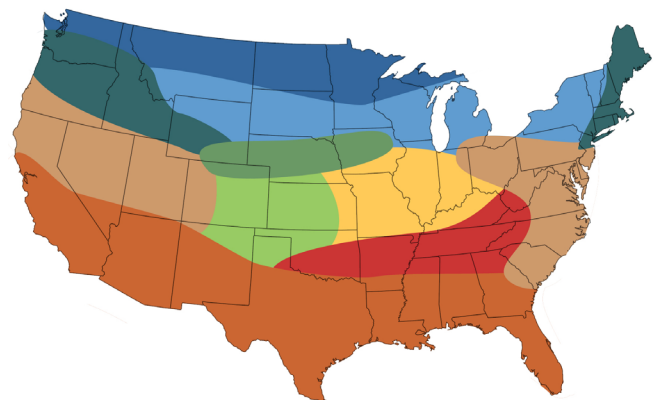

105-3 Conventional

FIELD NOTES

- Limited supply
- Dual purpose product
- Has great emergence
- Nice plant health
- Will benefit from Fungicide

Maturity	104-106	Early Plant Vigor	Excellent
Silking [GDU]	1355	Root Rating	Good
Black Layer [GDU]	2650	Stalk Rating	Good
Ear Type	Semi-Flex	Goss Wilt	Good
Plant Height	Tall	Gray Leaf Spot	Good
Test Weight	Excellent	Northern Leaf Blight	Good
Corn on Corn	Good	Stalk Anthracnose	Good

Call/Order

833.300.9797

sureflexhybrids.com

77402 US Highway 71, Jackson, MN 56143

©SureFlex Hybrids. All rights reserved.

78-1	83-0	93-0	95-9	95-9	95-9	107-2	95-9	107-2
81-0	84-1	95-9	98-EXP	98-EXP	98-EXP	108-0	101-0	111-0
83-0	85-9	98-0	100-0	104-9	100-0	109-0SR	103-0	112-0
85-9	87-9	98-EXP	101-0	107-0	101-0	111-0	108-0SR	113-0
87-0	88-0	100-0	103-0	107-2	103-0	112-0	107-2	114-0
89-0	89-EXP	103-0	104-9	108-0	104-9	113-0	108-0	114-1
91-9	100-0	107-2	105-0SR	108-0SR	105-0SR	114-1	108-0SR	115-9
93-0	101-0	111-0	107-0	111-0	107-2	115-9	109-0SR	116-2
94-1	101-16R	113-0	107-2	112-0	108-0	116-2	111-0	116-EXP
95-9	103-0	115-9	108-0	114-0	108-0SR	116-EXP	112-0	117-2
	104-9		109-0SR	114-1	109-0SR	117-2	113-0	118-EXP
	108-0SR		111-0	111-0	118-EXP			
			112-0	112-0				
			113-0	113-0				