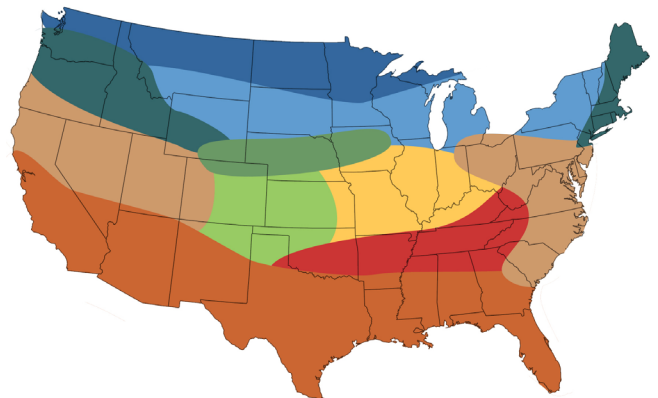

106-3 Conventional

FIELD NOTES

- Nice product to go with 107-2
- Good no till product
- Has drought tolerance
- Higher populations preferred

Maturity	105-107	Early Plant Vigor	Excellent
Silking [GDU]	1362	Root Rating	Excellent
Black Layer [GDU]	2645	Stalk Rating	Excellent
Ear Type	Semi-Flex	Goss Wilt	Excellent
Plant Height	Medium-Tall	Gray Leaf Spot	Good
Test Weight	Great	Northern Leaf Blight	Good
Corn on Corn	Good	Stalk Anthracnose	Good

Call/Order

833.300.9797

sureflexhybrids.com

77402 US Highway 71, Jackson, MN 56143

©SureFlex Hybrids. All rights reserved.

78-1	83-0	93-0	95-9	95-9	95-9	107-2	95-9	107-2
81-0	84-1	95-9	98-EXP	98-EXP	98-EXP	108-0	101-0	111-0
83-0	85-9	98-0	100-0	104-9	100-0	109-0SR	103-0	112-0
85-9	87-9	98-EXP	101-0	107-0	101-0	111-0	108-0SR	113-0
87-0	88-0	100-0	103-0	107-2	103-0	112-0	107-2	114-0
89-0	89-EXP	103-0	104-9	108-0	104-9	113-0	108-0	114-1
91-9	100-0	107-2	105-0SR	108-0SR	105-0SR	114-1	108-0SR	115-9
93-0	101-0	111-0	107-0	111-0	107-2	115-9	109-0SR	116-2
94-1	101-16R	113-0	107-2	112-0	108-0	116-2	111-0	116-EXP
95-9	103-0	115-9	108-0	114-0	108-0SR	116-EXP	112-0	117-2
	104-9		109-0SR	114-1	109-0SR	117-2	113-0	118-EXP
	108-0SR		111-0	111-0	118-EXP			
			112-0	112-0				
			113-0	113-0				