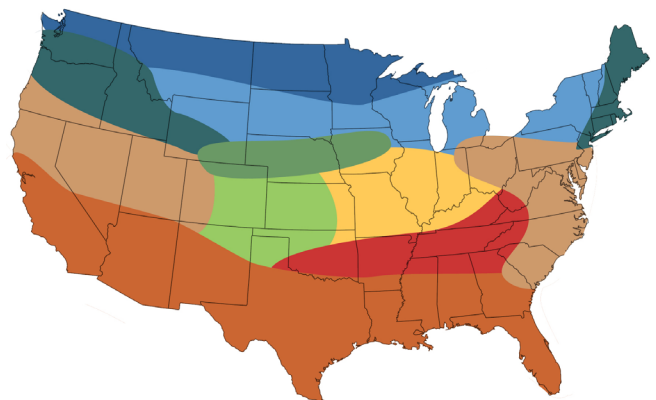

109-3 Conventional

FIELD NOTES

- Nice flex
- Softer grain quality
- Good silage play
- Watch stalks and plant health

Maturity	108-110	Early Plant Vigor	Good
Silking [GDU]	1372	Root Rating	Good
Black Layer [GDU]	2655	Stalk Rating	Good
Ear Type	Semi-Flex	Goss Wilt	Good
Plant Height	Medium -Tall	Gray Leaf Spot	Good
Test Weight	Good	Northern Leaf Blight	Good
Corn on Corn	Good	Stalk Anthracnose	Good

Call/Order

833.300.9797

sureflexhybrids.com

77402 US Highway 71, Jackson, MN 56143

©SureFlex Hybrids. All rights reserved.

78-1	83-0	93-0	95-9	95-9	95-9	107-2	95-9	107-2
81-0	84-1	95-9	98-EXP	98-EXP	98-EXP	108-0	101-0	111-0
83-0	85-9	98-0	100-0	104-9	100-0	109-0SR	103-0	112-0
85-9	87-9	98-EXP	101-0	107-0	101-0	111-0	108-0SR	113-0
87-0	88-0	100-0	103-0	107-2	103-0	112-0	107-2	114-0
89-0	89-EXP	103-0	104-9	108-0	104-9	113-0	108-0	114-1
91-9	100-0	107-2	105-0SR	108-0SR	105-0SR	114-1	108-0SR	115-9
93-0	101-0	111-0	107-0	111-0	107-2	115-9	109-0SR	116-2
94-1	101-16R	113-0	107-2	112-0	108-0	116-2	111-0	116-EXP
95-9	103-0	115-9	108-0	114-0	108-0SR	116-EXP	112-0	117-2
	104-9		109-0SR	114-1	109-0SR	117-2	113-0	118-EXP
	108-0SR		111-0	111-0	118-EXP			
			112-0	112-0				
			113-0	113-0				