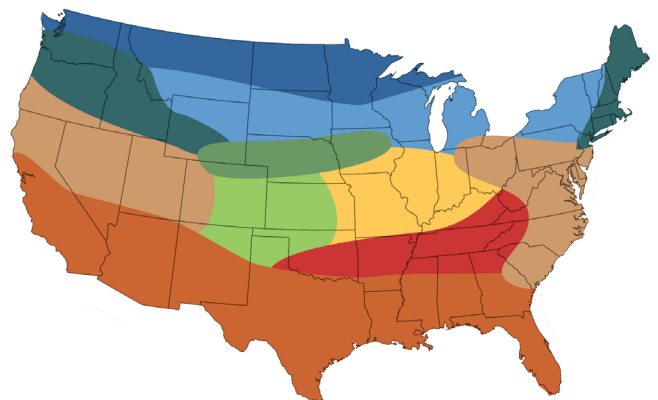

110-3 Conventional

FIELD NOTES

- Limited supply
- Dual purpose product
- Great Goss Wilt scores
- Overall great plant health
- Will yield anywhere

Maturity	109-111	Early Plant Vigor	Great
Silking [GDU]	1385	Root Rating	Great
Black Layer [GDU]	2685	Stalk Rating	Good
Ear Type	Semi-Flex	Goss Wilt	Great
Plant Height	Medium-Tall	Gray Leaf Spot	Great
Test Weight	Good	Northern Leaf Blight	Good
Corn on Corn	Good	Stalk Anthracnose	Good

Call/Order

833.300.9797

sureflexhybrids.com

77402 US Highway 71, Jackson, MN 56143

©SureFlex Hybrids. All rights reserved.

78-1	83-0	93-0	95-9	95-9	95-9	107-2	95-9	107-2
81-0	84-1	95-9	98-EXP	98-EXP	98-EXP	108-0	101-0	111-0
83-0	85-9	98-0	100-0	104-9	100-0	109-0SR	103-0	112-0
85-9	87-9	98-EXP	101-0	107-0	101-0	111-0	108-0SR	113-0
87-0	88-0	100-0	103-0	107-2	103-0	112-0	107-2	114-0
89-0	89-EXP	103-0	104-9	108-0	104-9	113-0	108-0	114-1
91-9	100-0	107-2	105-0SR	108-0SR	105-0SR	114-1	108-0SR	115-9
93-0	101-0	111-0	107-0	111-0	107-2	115-9	109-0SR	116-2
94-1	101-16R	113-0	107-2	112-0	108-0	116-2	111-0	116-EXP
95-9	103-0	115-9	108-0	114-0	108-0SR	116-EXP	112-0	117-2
	104-9		109-0SR	114-1	109-0SR	117-2	113-0	118-EXP
	108-0SR		111-0	111-0	118-EXP			
			112-0	112-0				
			113-0	113-0				