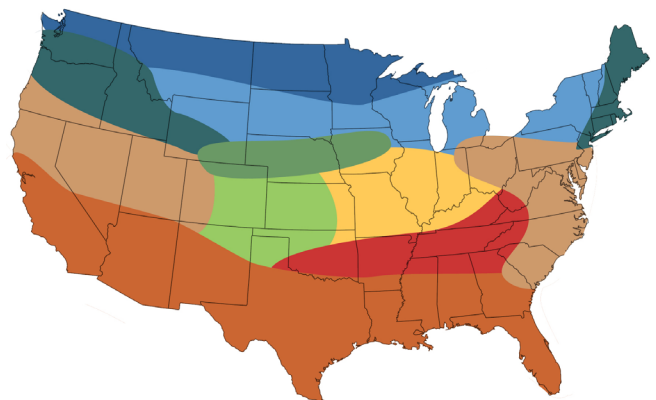

78-1	93-0	93-0	95-9	95-9	95-9	107-2	95-9	107-2
81-0	94-1	95-9	98-EXP	98-EXP	98-EXP	108-0	101-0	111-0
83-0	95-9	98-0	100-0	104-9	100-0	109-0SR	103-0	112-0
85-9	97-9	98-EXP	101-0	107-0	101-0	111-0	108-0SR	113-0
87-0	98-0	100-0	103-0	107-2	103-0	112-0	107-2	114-0
89-0	98-EXP	103-0	104-9	108-0	104-9	113-0	108-0	114-1
91-9	100-0	107-2	105-0SR	108-0SR	105-0SR	114-1	108-0SR	115-9
93-0	101-0	111-0	107-0	111-0	107-2	115-9	109-0SR	116-2
94-1	101-16R	113-0	107-2	112-0	108-0	116-2	111-0	116-EXP
95-9	103-0	115-9	108-0	114-0	108-0SR	116-EXP	112-0	117-2
	104-9		109-0SR	114-1	109-0SR	117-2	113-0	118-EXP
	108-0SR		111-0	111-0	118-EXP			
			112-0	112-0				
			113-0	113-0