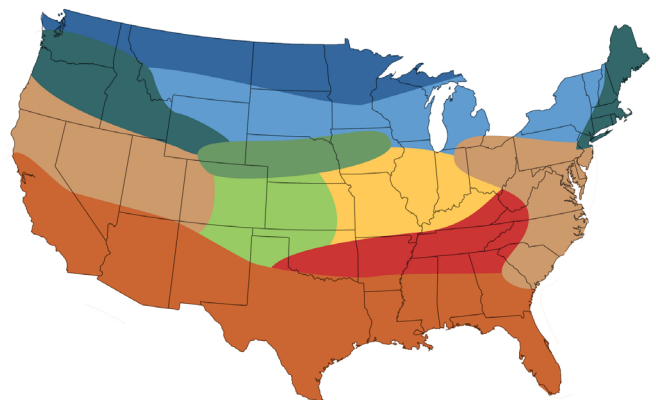

87-3 Conventional

FIELD NOTES

- Nice new 87 day hybrid
- Nice yield
- Can place anywhere
- Nice grain quality

Maturity	86-88	Early Plant Vigor	Excellent
Silking [GDU]	1117	Root Rating	Excellent
Black Layer [GDU]	2147	Stalk Rating	Great
Ear Type	Semi-Flex	Goss Wilt	Fair
Plant Height	Medium-Tall	Gray Leaf Spot	Fair
Test Weight	Good	Northern Leaf Blight	Good
Corn on Corn	Good	Stalk Anthracnose	Good

Call/Order

833.300.9797

sureflexhybrids.com

77402 US Highway 71, Jackson, MN 56143

©SureFlex Hybrids. All rights reserved.

78-1	83-0	93-0	95-9	95-9	95-9	107-2	95-9	107-2
81-0	84-1	95-9	98-EXP	98-EXP	98-EXP	108-0	101-0	111-0
83-0	85-9	98-0	100-0	104-9	100-0	109-0SR	103-0	112-0
85-9	87-9	98-EXP	101-0	107-0	101-0	111-0	108-0SR	113-0
87-0	88-0	100-0	103-0	107-2	103-0	112-0	107-2	114-0
89-0	89-EXP	103-0	104-9	108-0	104-9	113-0	108-0	114-1
91-9	100-0	107-2	105-0SR	108-0SR	105-0SR	114-1	108-0SR	115-9
93-0	101-0	111-0	107-0	111-0	107-2	115-9	109-0SR	116-2
94-1	101-16R	113-0	107-2	112-0	108-0	116-2	111-0	116-EXP
95-9	103-9	115-9	108-0	114-0	108-0SR	116-EXP	112-0	117-2
	104-9		109-0SR	114-1	109-0SR	117-2	113-0	118-EXP
	108-0SR		111-0	111-0	118-EXP			
			112-0	112-0				
			113-0	113-0				