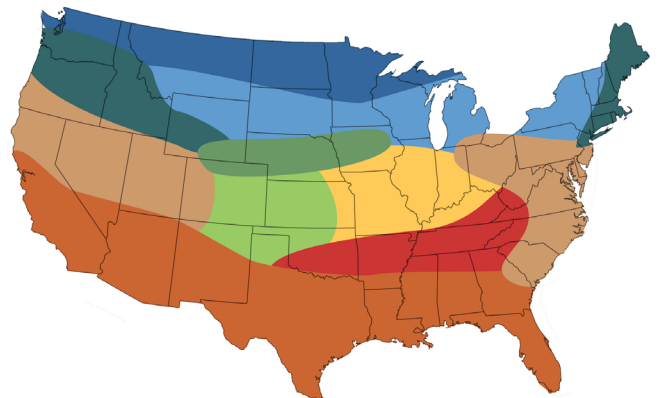

## FIELD NOTES

- Love the female on this product
- Nice grain yields
- Can place anywhere
- Can move south of zone

<b>Maturity</b>	91-93	<b>Early Plant Vigor</b>	Excellent
<b>Silking [GDU]</b>	1190	<b>Root Rating</b>	Excellent
<b>Black Layer [GDU]</b>	2275	<b>Stalk Rating</b>	Great
<b>Ear Type</b>	Semi-Determinate	<b>Goss Wilt</b>	Good
<b>Plant Height</b>	Medium	<b>Gray Leaf Spot</b>	Good
<b>Test Weight</b>	Fair	<b>Northern Leaf Blight</b>	Good
<b>Corn on Corn</b>	Good	<b>Stalk Anthracnose</b>	Good

Call/Order

**833.300.9797**

[sureflexhybrids.com](http://sureflexhybrids.com)

77402 US Highway 71, Jackson, MN 56143

©SureFlex Hybrids. All rights reserved.

78-1	83-0	93-0	95-9	95-9	95-9	107-2	95-9	107-2
81-0	84-1	95-9	98-EXP	98-EXP	98-EXP	108-0	101-0	111-0
83-0	85-9	98-0	100-0	104-9	100-0	109-0SR	103-0	112-0
85-9	87-9	98-EXP	101-0	107-0	101-0	111-0	108-0SR	113-0
87-0	88-0	100-0	103-0	107-2	103-0	112-0	107-2	114-0
89-0	89-EXP	103-0	104-9	108-0	104-9	113-0	108-0	114-1
91-9	100-0	107-2	105-0SR	108-0SR	105-0SR	114-1	108-0SR	115-9
93-0	101-0	111-0	107-0	111-0	107-2	115-9	109-0SR	116-2
94-1	101-16R	113-0	107-2	112-0	108-0	116-2	111-0	116-EXP
95-9	103-9	115-9	108-0	114-0	108-0SR	116-EXP	112-0	117-2
	104-9		109-0SR	114-1	109-0SR	117-2	113-0	118-EXP
	108-0SR		111-0	111-0	118-EXP			
			112-0	112-0				
			113-0	113-0				